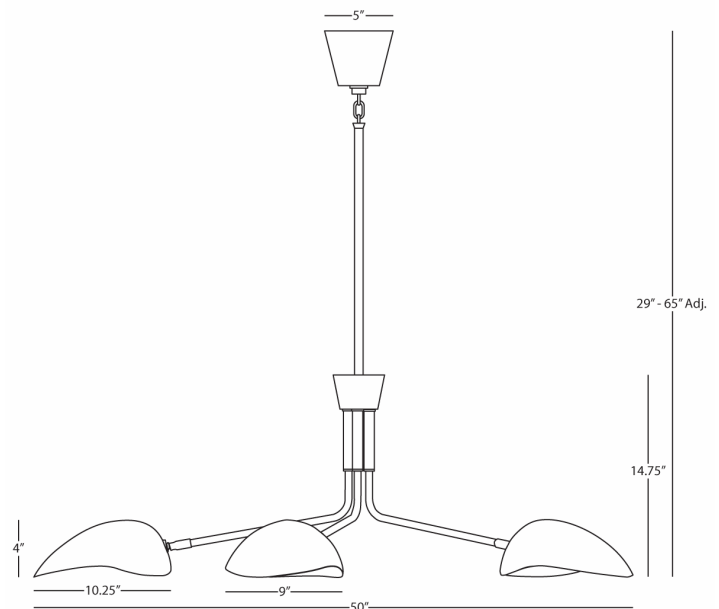

RICO ESPINET

RACER

1522

Chandelier

5-100W Max.

Bulb Type: A

Direct Wire

Modern Brass Finish

Matte Black Adjustable Shades

Susp. Hardware: 3 pcs - 5/8" x 12"

& 1pc - 5/8" x 6" Extension Rods

FINISH OPTION:

S1522 - Polished Nickel

**** Available for Quick SHIP ****