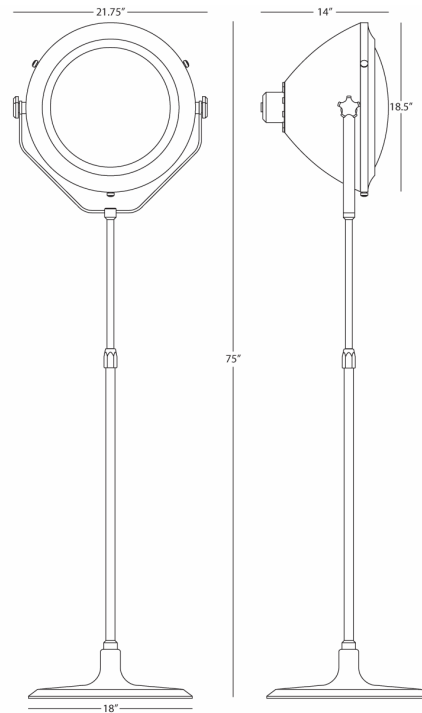

APOLLO

1566

Floor Lamp

1-150W Max.

Bulb Type: A

Switch: On-Off Foot Switch

Antique Brass Finish w/

Matte Black Painted Accents

Metal Shade w/ Frosted Glass Diffuser

FINISH OPTION:

S1566 - Polished Nickel w/

Charcoal Gray Accents

**** Available for Quick SHIP ****