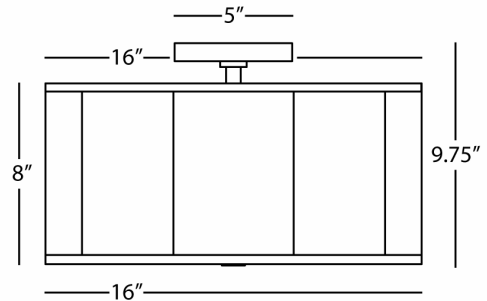

Contrasting Trim

15" Dia. White Acrylic Diffuser

FINISH / SHADE OPTION

D2139 - Blackened Antique Nickel

Ascot White Shade w/

Black Contrasting Trim

**** Available for Quick SHIP ****