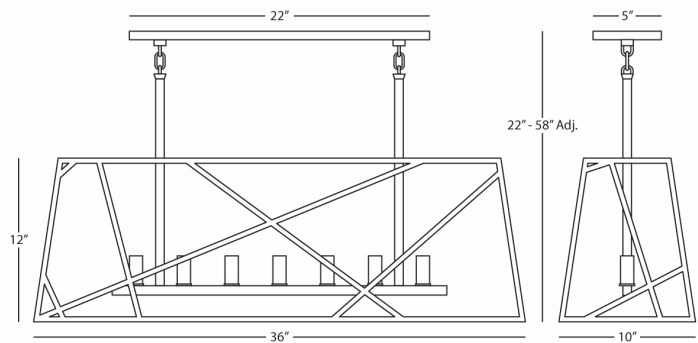

MICHAEL BERMAN

BOND

534

Chandelier

7-60W Max.

Bulb Type: B, Candelabra Base

Direct Wire

Modern Brass Finish

Clear Glass Shade Panels

Suspension Hardware: 6 pcs. 5/8" X 12" & 2 pcs.

5/8" X 6" Extension Rods

FINISH OPTIONS:

544 - Deep Patina Bronze

554 - Blackened Nickel

**** Available for Quick SHIP ****