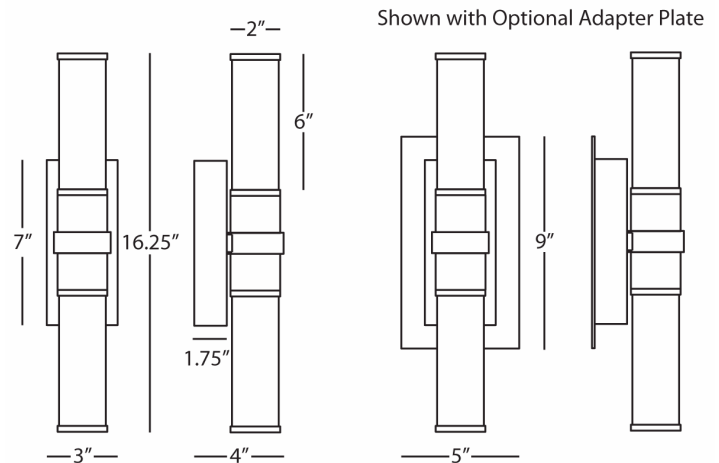

RODERICK

B1315

Bath Sconce - Halogen

2 - 30W Max.

Bulb Type: Bi-Pin, 12V G4 Base

Direct Wire Only

Antique Silver Finish

White Frosted Glass Shades

FINISH OPTIONS / HALOGEN:

C1315 - Polished Chrome

S1315 - Polished Nickel

Z1315 - Deep Patina Bronze

***Metal Junction Box Cover Plate in Matching**

Finish Included

**** Available for Quick SHIP ****