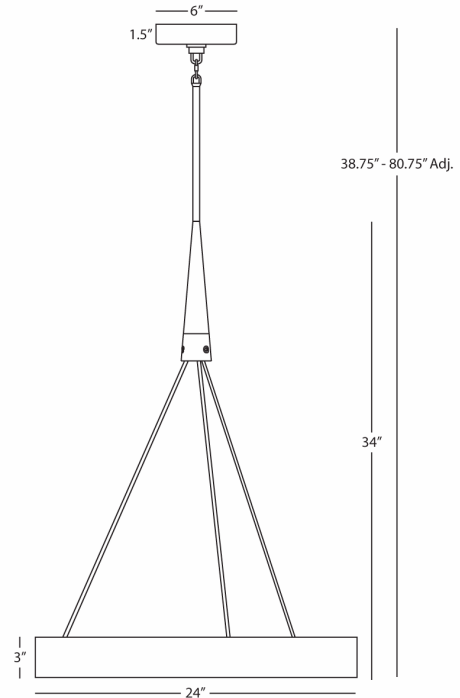

RICO ESPINET

CANDELARIA

B2090

Medium Chandelier

12-40W Max.

Bulb Type: A

Direct Wire Only

Brushed Nickel Finish

Susp. Hardware: 3 pcs - 5/8" x 12"

& 1pc - 5/8" x 6" Extension Rods

FINISH OPTIONS:

S2090 - Polished Nickel

Z2090 - Deep Patina Bronze

**\*\* Available for Quick SHIP \*\***