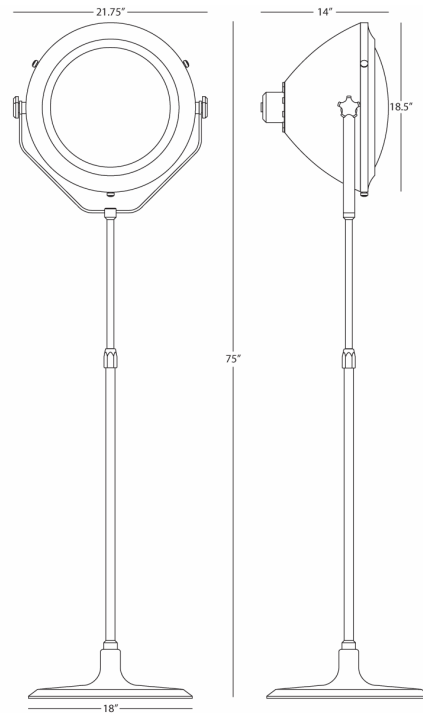

APOLLO

S1566

Floor Lamp

1-150W Max.

Bulb Type: A

Switch: On-Off Foot Switch

Polished Nickel Finish w/
Charcoal Gray Painted Accents

Metal Shade w/ Frosted Glass Diffuser

FINISH OPTION:

1566 - Antique Brass w/

Matte Black Accents

** Available for Quick SHIP **