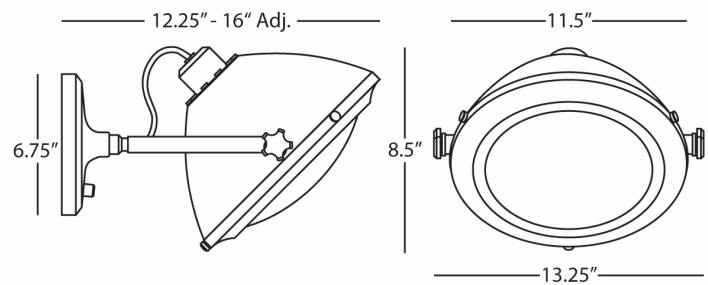

** Available for Quick SHIP **