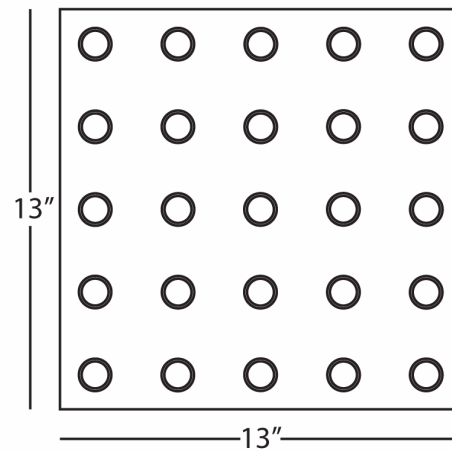

** Available for Quick SHIP **