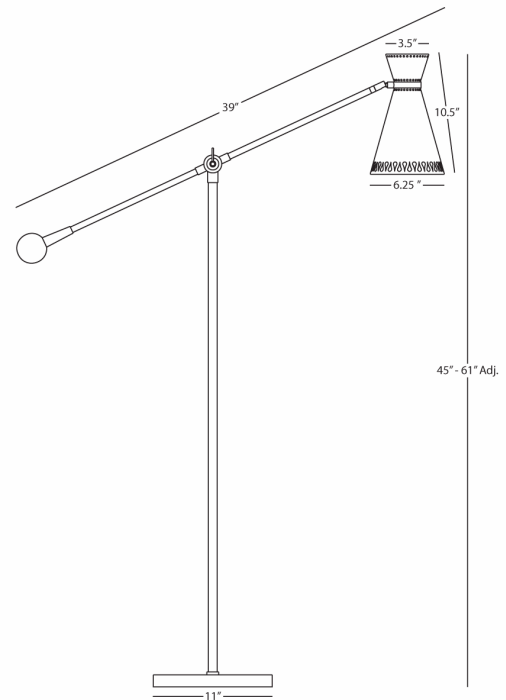

JONATHAN ADLER

HAVANA

W692

Task Floor Lamp

1 - 60W Max.

Bulb Type: A

Switch: Full Range Foot Dimmer

Polished Nickel over Steel

Adjustable Powder Coat White Metal Shade w/

Perforated Design

**** Available for Quick SHIP ****