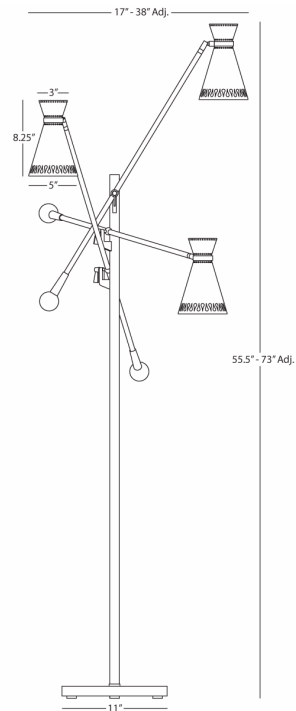

JONATHAN ADLER

HAVANA

W696

Adjustable 3-Light Floor Lamp

3 - 60W Max.

Bulb Type: A

Switch: Hi-Lo Dimming (X3)

Polished Nickel Finish over Steel

Adjustable Powder Coat White Metal Shade w/

Perforated Design

**** Available for Quick SHIP ****