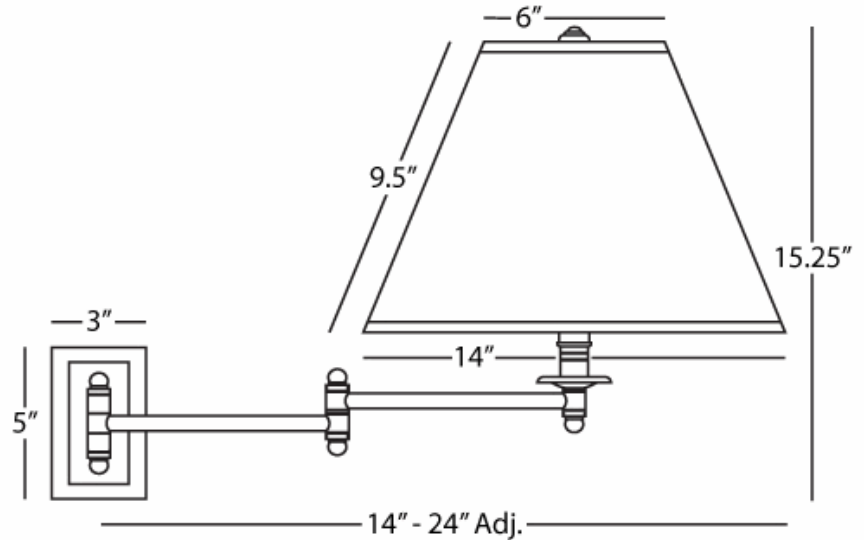

KINETIC

Z1504XXX

Wall Swinger

1-150W Max.

Bulb Type: A

Switch: 3-Way

24" Cord Cover or Convertible Direct Wire

Deep Patina Bronze Finish over Metal / Brass

Translucent Flax Parchment Shade