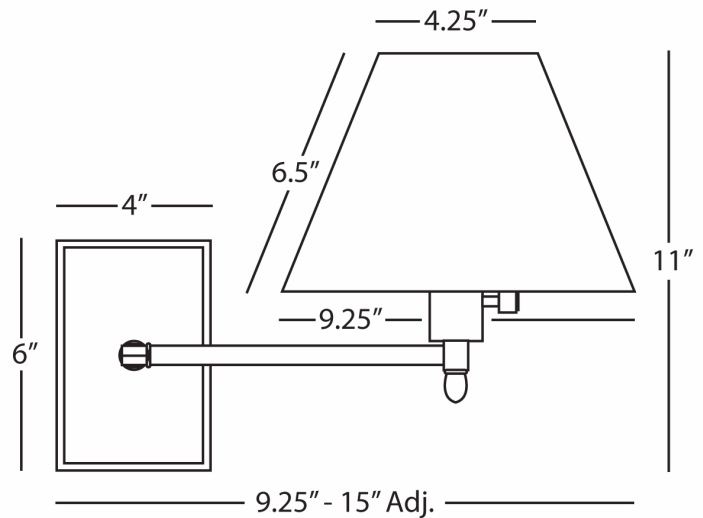

MEILLEUR

Z427X

Fixed Arm Wall Sconce

1 - 60W Max.

Bulb Type: B10 Candelabra

Switch: Hi - Lo Rotary

Cord Cover / Direct Wire

Deep Patina Bronze Finish

Light Beige Linen Shade w/ Rolled Edge Hem

FINISH/ SHADE OPTIONS:

S427X - Polished Nickel

Off White Linen Shade

**** Available for Quick SHIP ****