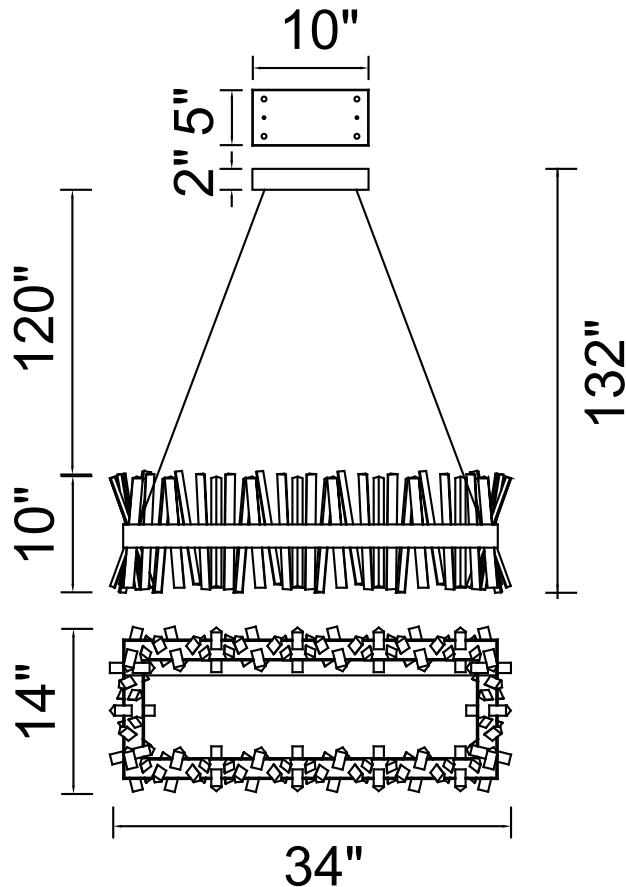

CWI LIGHTING

BRIGHTER LIVING. SIMPLIFIED.

PROJECT: _____

FIXTURE TYPE: _____

LOCATION: _____

CONTACT/PHONE: _____

Item	1086P34-601-RC
Collection	FAYE
Finish	Chrome
Glass	-----
Crystal	Clear
Input	120V AC,60HZ,AC

Shade	-----
Length/Dia.	34"
Width/Ext.	14"
Height	10"
Maximum	132"
Lumens	2400

Light Source	LED
Bulb Info.	48W
Included	-----
Dimmable	No
Color	3000K
Weight	7.6KG