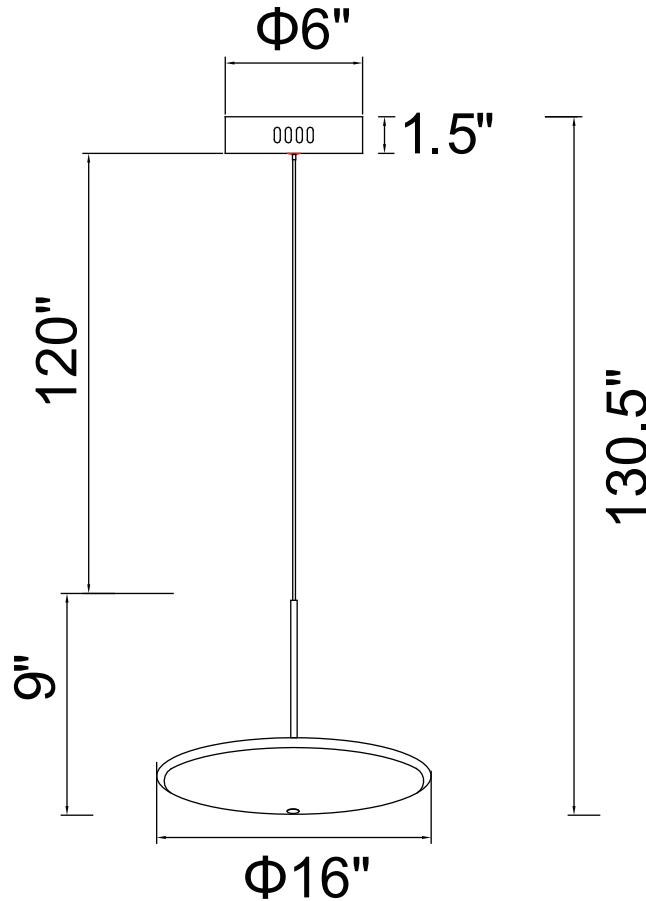

PROJECT: \_\_\_\_\_  
 FIXTURE TYPE: \_\_\_\_\_  
 LOCATION: \_\_\_\_\_  
 CONTACT/PHONE: \_\_\_\_\_

Item	1204P16-1-625-A
Collection	OVNI
Finish	Brass
Acrylic	Acrylic
Crystal	-----
Input	120V AC,60HZ,AC

Shade	-----
Length/Dia.	16"
Width/Ext.	16"
Height	9"
Maximum	130.5"
Lumens	520

Light Source	LED
Bulb Info.	10W
Included	-----
Dimmable	Yes
Color	3000K
Weight	