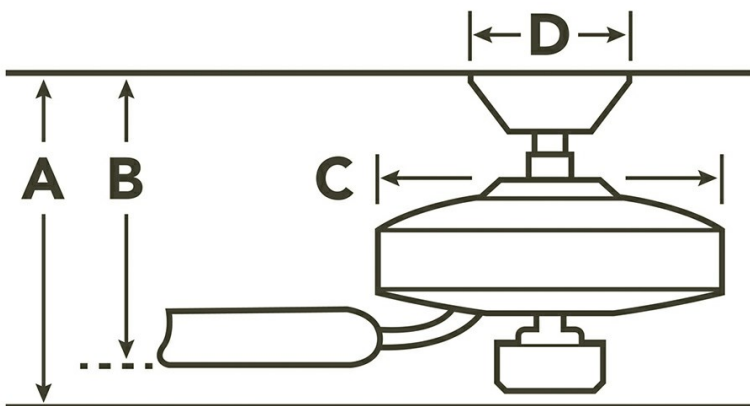

Airflow, Power and Efficiency

Speed	RPM	CFM	CFM/ Watt	Amps	Watts
High	240	4098	69	.49	59
Med	169	2880	101	.36	29
Low	87	1538	162	.21	10

Specifications

Number of Blades	5
Blades Included	Yes
Blade Pitch	12 Degrees
Blade Sweep	42"
Blades Reversible	No
Blade Material	WOOD
Optional Blades Available	No
Downrod 1	FLUSH MOUNT

Dimensions

Downrod	A	B	C	D
FLUSH MOUNT	8.25	6.50	9.25	8.75

Primary Control System
 Pull Chain - In project applications using multiple ceiling fans, alternative remote controls may be required. Please contact Kichler Advanced Product Solutions at 844-542-4537 to confirm your project requirements.