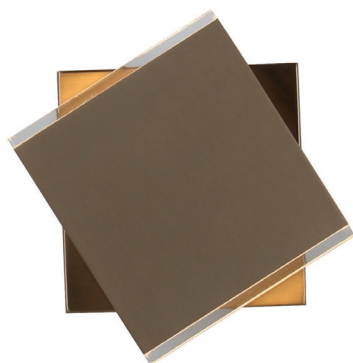

Task AC7620BG Wall Light

This LED wall sconce from the “Task Collection” is the definition of cool. Light from two ends, on off button and rotates 90 degrees. (4 metallic type finishes available)

ORDERING

Model	AC7620BG
Collection	Task
Finish	Brushed Gold

PRODUCT DIMENSIONS (inches)

Width	2.5
Length	5
Height	4.75
Overall Height	
Ext.	2.5
Chain Inc.	
Rods Inc.	
Wire Length	
Canopy Size	
Sloped Ceiling	

BULBS